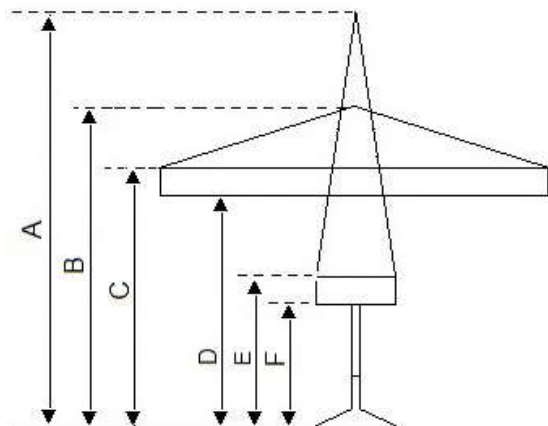

Optional with steering wheel, to be able to put the name of your premises in view. From afar people will see your terrace and will come over to sit under the umbrella, in the pleasant shade.

Measures

| | |
|----|---------|
| | 500x500 |
| A | 465 cm |
| B | 375 cm |
| C | 260 cm |
| D | 230 cm |
| E | 86 cm |
| F | 56 cm |
| kg | 400 kg |

Heating & Lighting on page 20-21

Protective covers & replacement tarps on page 22-23

Specs

- 500 x 500 cm
- Central mast Ø 100 mm
- Aluminium mast
- 8 reinforced rods 20x40 mm
- Unbreakable plastic parts
- Cane handling
- Acrylic 300 gr/m² canvas
- With or without foil
- Possible serigraphy

Marble base 320 kg

Screw-in plate

Anchor