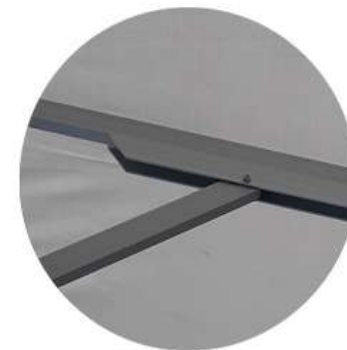

Forta

500x500 cm

TAKE INTO ACCOUNT THIS TELESCOPIC GIANT

This umbrella is a must-have for cafes, restaurants to create a luxurious atmosphere. Offers an excellent decorative area and great shade. A gear system placed on the tube that ensures easy opening and closing.

Heating & Lighting on page 20-21

Protective covers & replacement tarps on page 22-23

Specs

- 500 x 500 cm
- Central mast Ø 100 mm
- Aluminium mast
- 8 reinforced rods 20x40 mm
- Unbreakable plastic parts
- Cane handling
- Acrylic 300 gr/m² canvas
- With or without foil
- Possible serigraphy