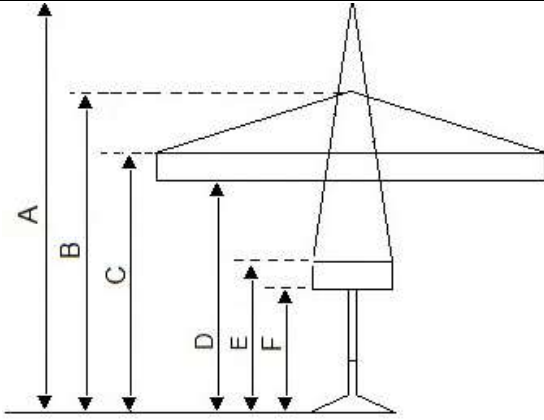

## Measures

	400x400
A	340 cm
B	270 cm
C	210 cm
D	185 cm
E	75 cm
F	50 cm
kg	27 kg

## Specs

- 400x400 cm
- Central mast Ø 70 mm
- Aluminium telescopic mast
- 8 Rods 20x30 mm
- Unbreakable plastic parts
- Drive with pulleys
- Acrylic 300 gr/m<sup>2</sup> canvas
- With or without foil
- Possible serigraphy