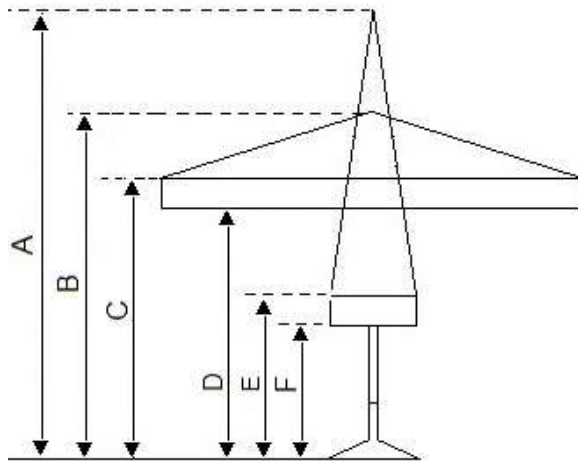

Maestro Pro

300x400 cm

400x400 cm

ONE UMBRELLA FOR THE WHOLE FAMILY

Need for a total solar eclipse? The Maestro Pro umbrella has a fabric surface of 16 m², so it offers great protection against heat. Like the other models, it is an example of great design and functionality.

Measures

	300x400	400x400
A	375 cm	385 cm
B	295 cm	310 cm
C	240 cm	240 cm
D	220 cm	220 cm
E	130 cm	105 cm
F	110 cm	85 cm
kg	30 kg	34 kg

Colors

White 42	Gray 177	Taupe 144	Red 123	Blue 125	Black 150
-------------	-------------	--------------	------------	-------------	--------------

Heating and lighting on pages 38-39

Specs

- 300 x 400 cm | 400 x 400 cm
- With foil
- Central mast Ø 81 mm
- Telescopic mast
- 8 rods 20x30 mm
- Pole use
- 300 gr/m2 canvas
- Permanent color guaranteed
- Possible serigraphy
- Protecting cover for free
- Closes over the table