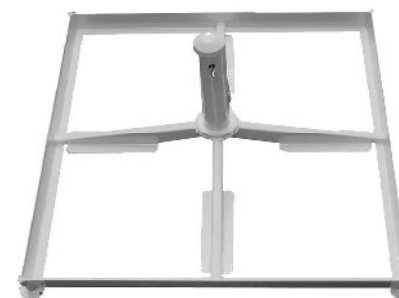

Maestro Pro

300x400 cm

400x400 cm

ONE UMBRELLA FOR THE WHOLE FAMILY

Need for a total solar eclipse? The Maestro Pro umbrella has a fabric surface of 16 m², so it offers great protection against heat. Like the other models, it is an example of great design and functionality.

Measures

	300x400	400x400
A	375 cm	385 cm
B	295 cm	310 cm
C	240 cm	240 cm
D	220 cm	220 cm
E	130 cm	105 cm
F	110 cm	85 cm
kg	30 kg	34 kg

Colors

White 42	Gray 177	Taupe 144	Red 123	Blue 125	Black 150
-------------	-------------	--------------	------------	-------------	--------------

Prices in €

	without IVA	with IVA
Maestro Prestige Pro 300x400 cm	1.197,52 €	1.449,00 €
Maestro Prestige Pro 400x400 cm	1.238,84 €	1.499,00 €
Maestro tile base	222,31 €	269,00 €
Wheels (4 uds) for tile base, 75mm	81,00 €	98,00 €
Maestro anchor	164,46 €	199,00 €

Heating and lighting on pages 38-39

Specs

- 300 x 400 cm | 400 x 400 cm
- With foil
- Central mast Ø 81 mm
- Telescopic mast
- 8 rods 20x30 mm
- Pole use
- 300 gr/m2 canvas
- Permanent color guaranteed
- Possible serigraphy
- Protecting cover for free
- Closes over the table