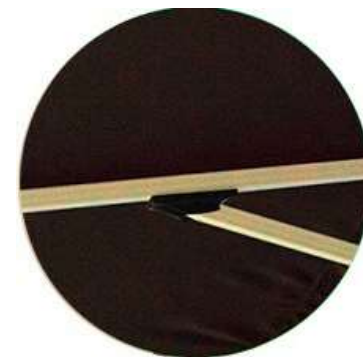

Basto Pro

400x400 cm

500x500 cm

WHEN STYLE AND EFFICIENCY MATCH PERFECTION

How do people see your terrace in the distance? The robust character of the Basto parasol exudes good taste and quality. Add a beautiful touch to your terrace. Those who see it from afar will come to enjoy it.

An elegant design with straight lines, with eight ribs it achieves a spectacular shape and an attractive appearance. Thus, all guests will enjoy the luxury until late at night.

Measures

	400x400	500x500
A	390 cm	423 cm
B	295 cm	306 cm
C	110 cm	48 cm
D	238 cm	238 cm
kg	47 kg	58 kg

Heating and lighting on pages 38-39

Specs

- 400 x 400 cm | 500 x 500 cm
- Central mast Ø 86 mm
- Telescopic mast
- 8 rods 20x35 mm
- Pole use
- No foil 300 gr/m2 canvas
- Permanent color guaranteed
- Possible serigraphy
- Protecting canvas for free
- Closes over the table