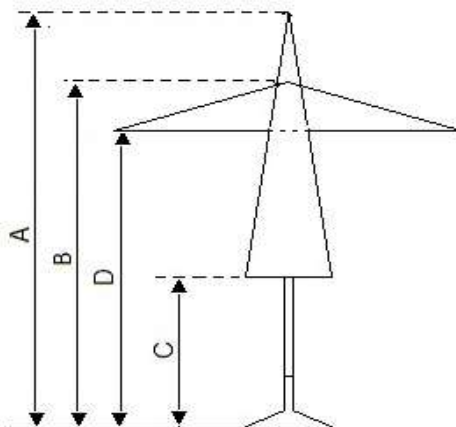

Basto Pro

400x400 cm

500x500 cm

WHEN STYLE AND EFFICIENCY MATCH PERFECTION

How do people see your terrace in the distance? The robust character of the Basto parasol exudes good taste and quality. Add a beautiful touch to your terrace. Those who see it from afar will come to enjoy it.

An elegant design with straight lines, with eight ribs it achieves a spectacular shape and an attractive appearance. Thus, all guests will enjoy the luxury until late at night.

Measures

	400x400	500x500
A	390 cm	423 cm
B	295 cm	306 cm
C	110 cm	48 cm
D	238 cm	238 cm
kg	47 kg	58 kg

Heating and lighting on pages 38-39

Specs

- 400 x 400 cm | 500 x 500 cm
- Central mast Ø 86 mm
- Telescopic mast
- 8 rods 20x35 mm
- Pole use
- No foil 300 gr/m2 canvas
- Permanent color guaranteed
- Possible serigraphy
- Protecting canvas for free
- Closes over the table