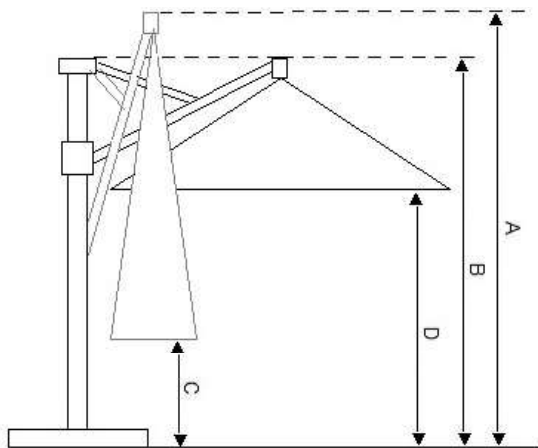

# Fuerto Pro

300x300 cm

## Measures

	300x300
A	270 cm
B	270 cm
C	57 cm
D	220 cm
kg	34 kg

## Specs

- 300 x 300 cm
- Side mast Ø 110 mm
- 8 aluminium rods
- Rods with canvas tensioners
- Push & pull
- No foil 300 gr/m2 canvas
- Permanent color guaranteed
- Protecting cover for free
- Closes over the table