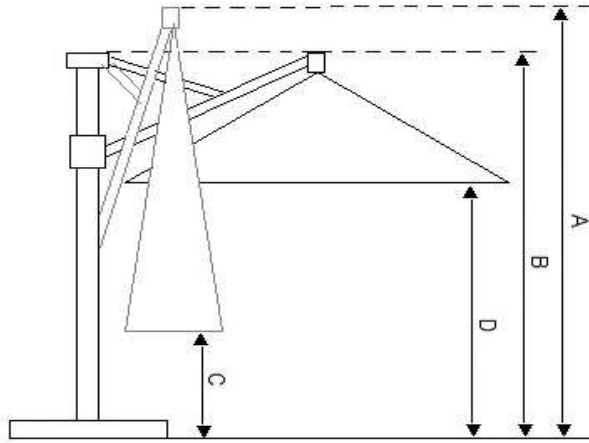

# Cielo Pro

260x260 cm

## Measures

	260x260
A	240 cm
B	240 cm
C	37 cm
D	195 cm
kg	24 kg

## Specs

- 260 x 260 cm
- Side mast Ø 65 mm
- 45° tiltable
- 360° rotatory
- 8 rods 14x20 mm
- Pole use
- No foil 300 gr/m2 canvas
- Permanent color guaranteed
- Including lighting
- Protecting cover for free
- Closes over the table