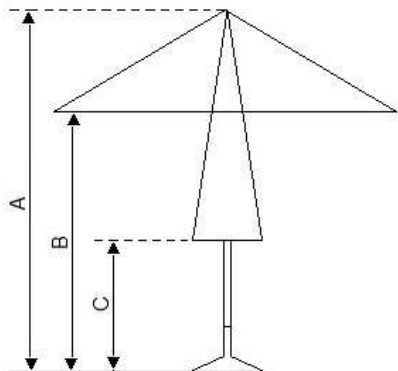

Thanks to its easy opening and closing system, in just one "clip", it makes it possible for anyone to use it effortlessly, without ropes or pulleys ... maximum comfort.

Measures

	200x200
A	238 cm
B	198 cm
C	85 cm
kg	5,5 kg

Heating & Lighting on page 20-21

Protective covers & replacement tarps on page 22-23

Specs

- 200 x 200 cm
- Central mast Ø 35 mm
- Aluminum mast
- 8 rods 12x18 mm
- Unbreakable plastic parts
- Easy operation with push up
- Without foil
- Permanent color guaranteed
- Possible serigraphy