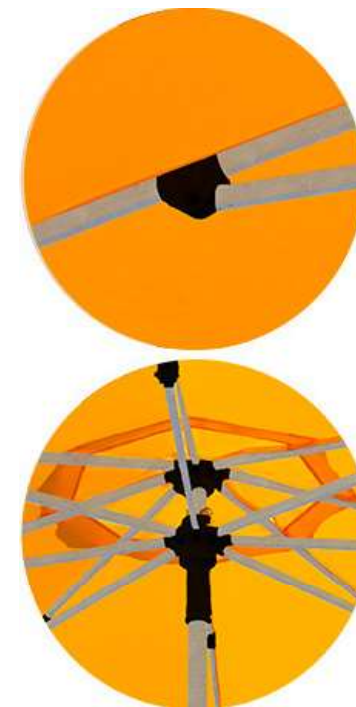

Colibrí Clips

200x200 cm

MODERN BUT PRACTICAL DESIGN

This model is the highest quality alternative for beach umbrellas. Colibri Clips are used in many hotel and beach projects. One of the best-selling models, ideal to place between two loungers.

Thanks to its easy opening and closing system, in just one "clip", it makes it possible for anyone to use it effortlessly, without ropes or pulleys ... maximum comfort.

Measures

	200x200
A	238 cm
B	198 cm
C	85 cm
kg	5,5 kg

Colors

Sand
730

Black
501

Prices in €

	without IVA	with IVA
Colibri Clips 200x200 cm - sand	150,00 €	181,50 €
Colibri Clips 200x200 cm - black	230,00 €	278,30 €

Refilable base 30 L	31,40 €	37,99 €
Refilable base 40 kg	45,45 €	55,00 €
Wheeled flat base 36 kg	174,00 €	210,54 €

Heating & Lighting on page 20-21

Protective covers & replacement tarps on page 22-23

Specs

- 200 x 200 cm
- Central mast Ø 35 mm
- Aluminum mast
- 8 rods 12x18 mm
- Unbreakable plastic parts
- Easy operation with push up
- Without foil
- Permanent color guaranteed
- Possible serigraphy