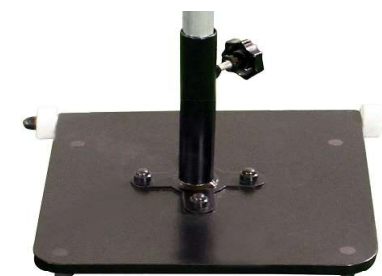

Refilable base 30 kg

Refilable base 40 kg

Wheeled flat base 36 kg